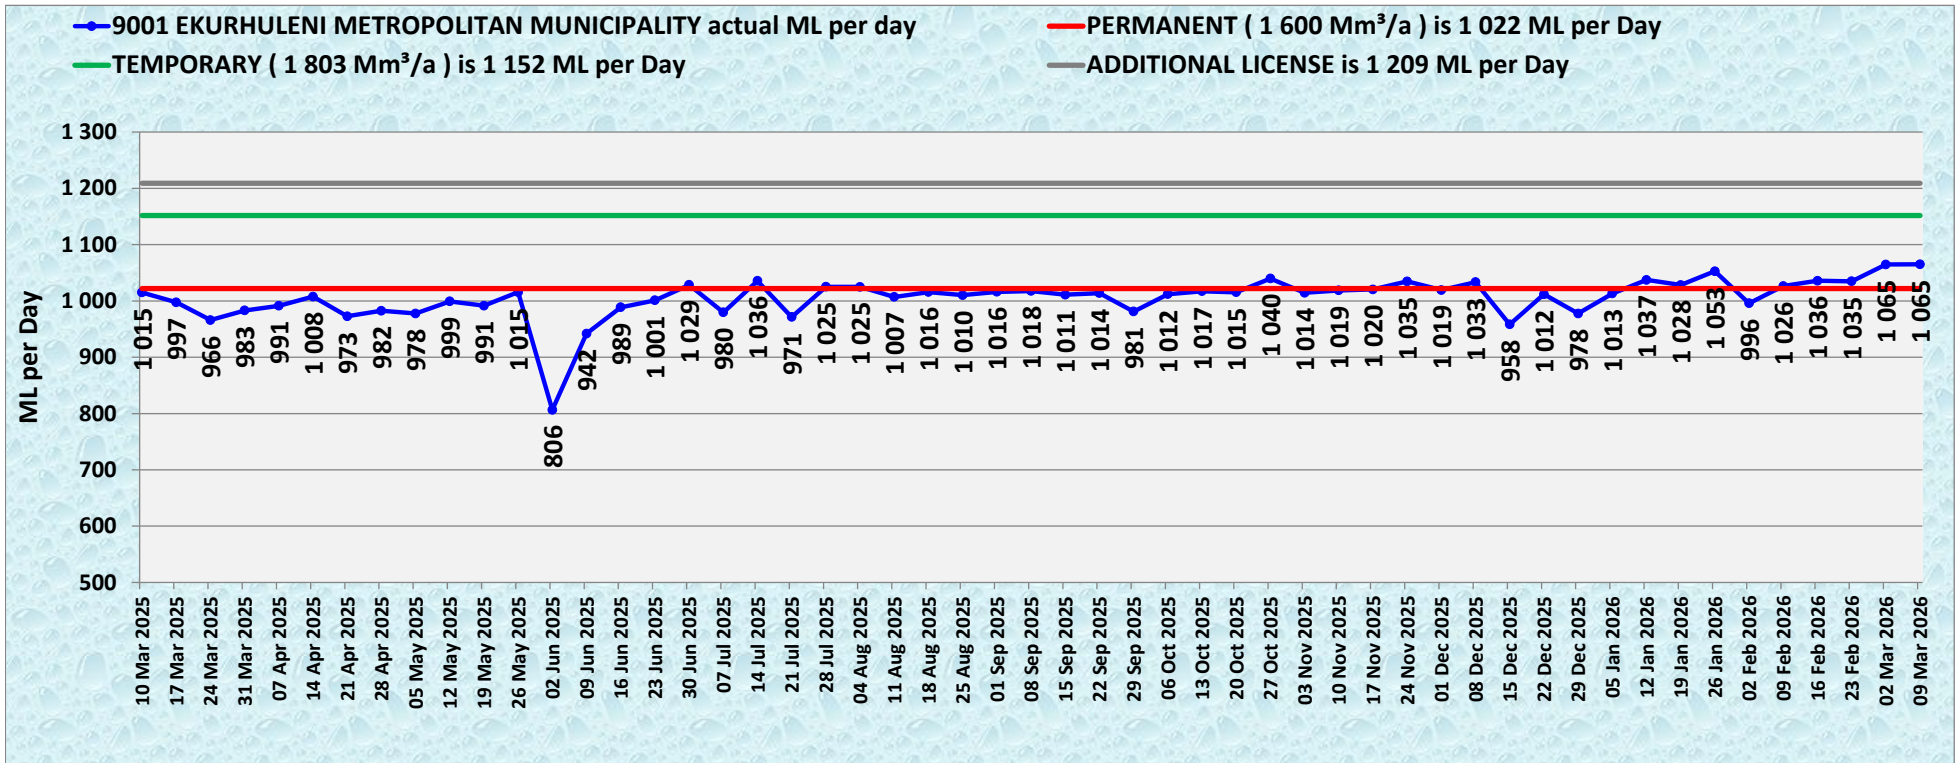

9000 JOHANNESBURG WATER (SOC) LTD

week on week -14,2 ML per Day -0,8%

from additional license target 121,8 ML per Day 7,6%

9001 EKURHULENI METROPOLITAN MUNICIPALITY week on week 0,3 ML per Day 0,0% from additional license target -143,9 ML per Day -11,9%

9002 TSHWANE METROPOLITAN MUNICIPALITY week on week -6,6 ML per Day -0,7% from additional license target 120,5 ML per Day 15,3%