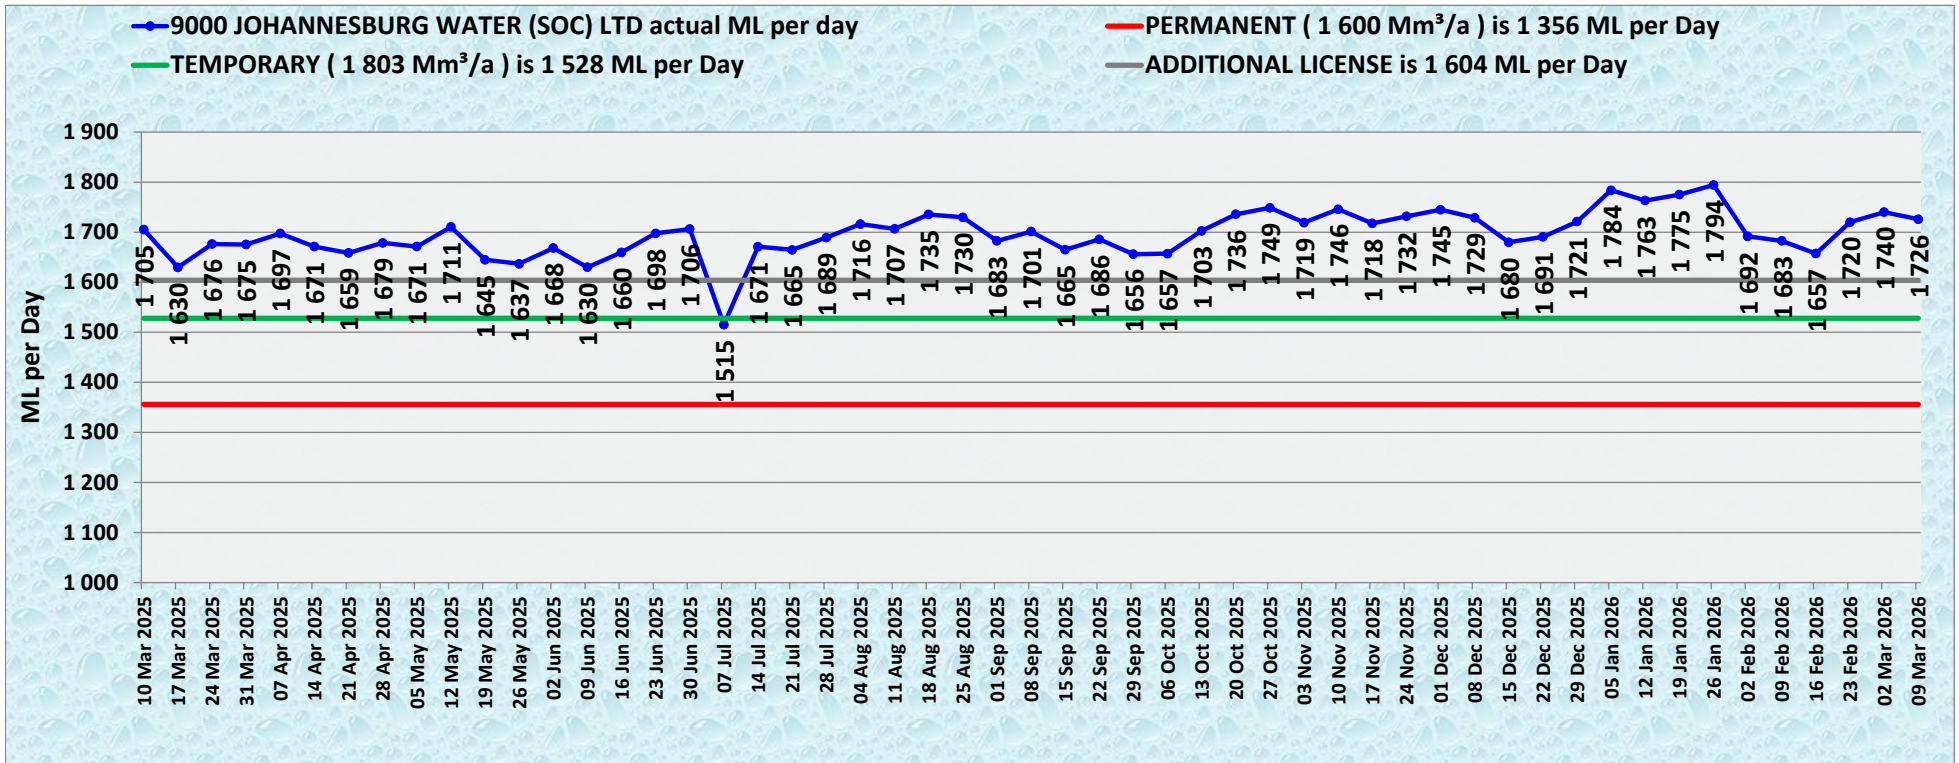

9000 JOHANNESBURG WATER (SOC) LTD

week on week -14,2 ML per Day -0,8%

from additional license target 121,8 ML per Day 7,6%

9001 EKURHULENI METROPOLITAN MUNICIPALITY week on week 0,3 ML per Day 0,0% from additional license target -143,9 ML per Day -11,9%

9002 TSHWANE METROPOLITAN MUNICIPALITY week on week -6,6 ML per Day -0,7% from additional license target 120,5 ML per Day 15,3%